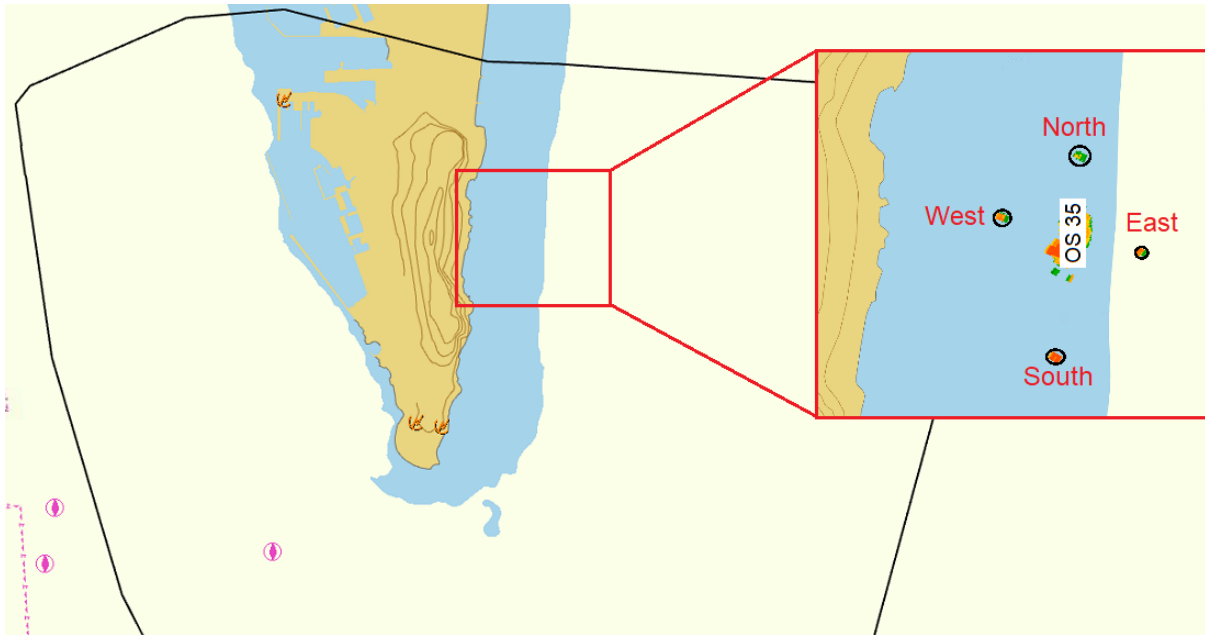

2nd November 2022

Local Notice to Mariners N° 038 of 2022
Cardinal Marker Buoys around OS 35 Wreck

Mariners, Owners, Agents and Charterers are advised that Cardinal Marker Buoys have now been placed around the OS 35 wreck in the following positions:

	Latitude	Longitude
North Cardinal	36° 08.259'N	005° 19.900'W
East Cardinal	36° 08.075'N	005° 19.750'W
South Cardinal	36° 07.890'N	005° 19.955'W
West Cardinal	36° 08.060'N	005° 20.145'W

All vessels (commercial and pleasure users alike) are reminded that it is unsafe to navigate within the area demarcated by these buoys.